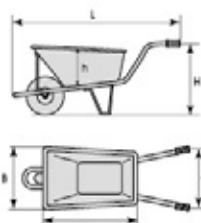

WB0101

WB0102

WB0103 (WB0102D)

WB0100

Load Capacity(kg):5  
Own Weight(kg):2.5  
Water capacity(L):10  
Sand Capacity(CBF):0.4  
Wheel:5.5 " x1 "  
L/H/C(mm):735x385x385  
A/B/h(mm):490x370x98

WB0101

Load Capacity(kg):5  
Own Weight(kg):2.2  
Water capacity(L):10  
Sand Capacity(CBF):0.4  
Wheel:7 " x2.5 "  
L/H/C(mm):745x390x355  
A/B/h(mm):490x370x98