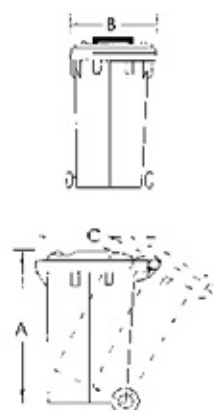

Body size(L*W*H):485*670*990mm

Water tube:100m

Q'ty/40'HQ:425PCS

Wheel size:10"

■ **WT1002**

Body size(L*W*H):410*570*910mm

Water tube:80m

Q'ty/40'HQ:625PCS

Wheel diameter:6"

■ **WT1004**

Body size(L*W*H):355*510*495mm

Water tube:50m

Q'ty/40'HQ:1395PCS

RT-240A

TYPE	A(mm)	B(mm)	C(mm)	CUBAGE(liter)
RT-240A	1080±5	590±2	760±2	240
COLOR				

RT-240B