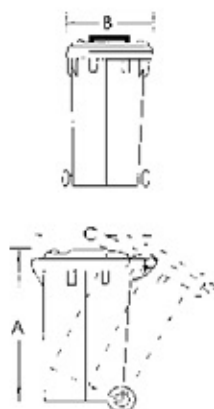

Body size(L*W*H):485*670*990mm

Water tube:100m

Q'ty/40'HQ:425PCS

Wheel size:10"

■ **WT1002**

Body size(L*W*H):410*570*910mm

Water tube:80m

Q'ty/40'HQ:625PCS

Wheel diameter:6"

■ **WT1004**

Body size(L*W*H):355*510*495mm

Water tube:50m

Q'ty/40'HQ:1395PCS

RT-240A

TYPE	A(mm)	B(mm)	C(mm)	CUBAGE(liter)
RT-240A	1080±5	590±2	760±2	240
COLOR				

RT-240B