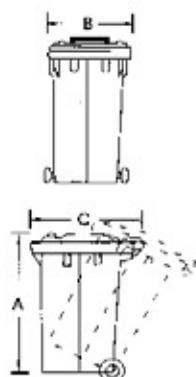

RT-120B

TYPE	A(mm)	B(mm)	C(mm)	CUBAGE(liter)
RT-120B	930±5	490±2	550±2	120
COLOR