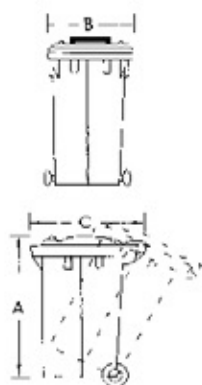

RT-360A

TYPE	A(mm)	B(mm)	C(mm)	CUBAGE(liter)
RT-360C	1100±5	700±2	850±3	360
COLOR