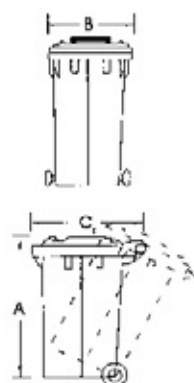

RT-240C

TYPE	A(mm)	B(mm)	C(mm)	CUBAGE(liter)
RT-240C	1080±5	595±2	760±2	240
COLOR