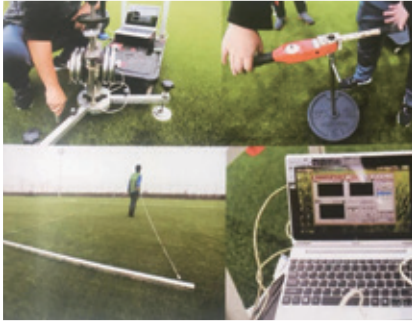

➤ ARTIFICIAL GRASS