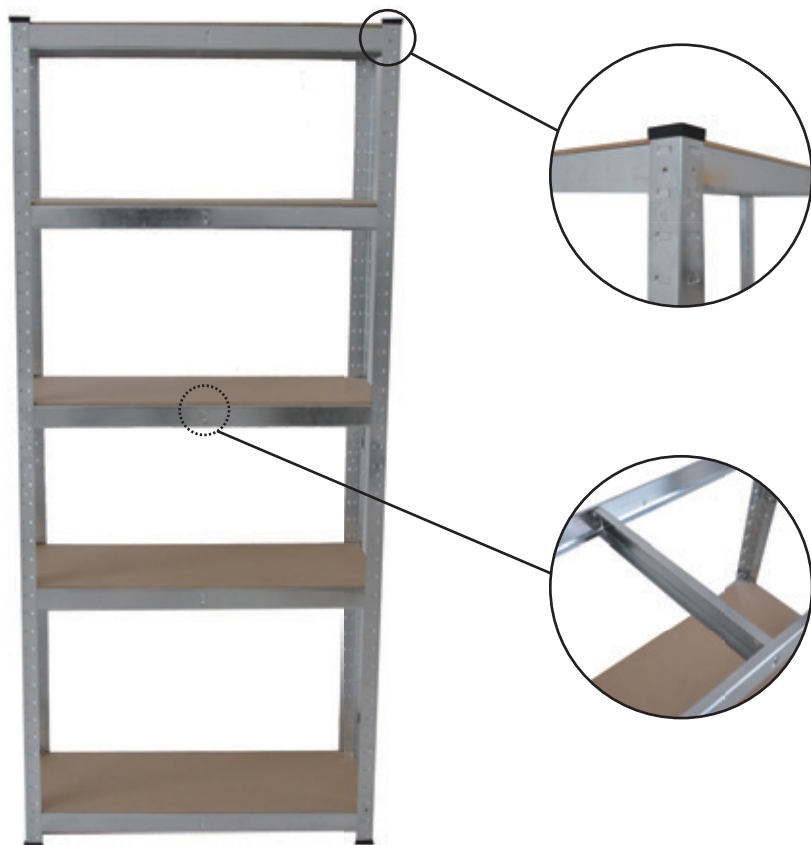

size	layers	metal parts thickness	MDF thickness	N.W.	load capacity/layer
180*90*30cm	5	0.7mm	5mm	12.80kgs	175kgs
180*90*40cm	5	0.6mm	4mm	12.40kgs	175kgs
180*90*45cm	5	0.7mm	5mm	16.20kgs	265kgs
180*90*50cm	5	0.7mm	5mm	17.20kgs	265kgs
180*90*60cm	5	0.8mm	5mm	21.60kgs	265kgs
200*90*45cm	5	0.7mm	5mm	16.50kgs	265kgs
150*70*30cm	5	0.6mm	4mm	8.60kgs	150kgs
150*75*30cm	5	0.6mm	4mm	9.00kgs	150kgs
170*70*30cm	5	0.6mm	4mm	9.00kgs	150kgs